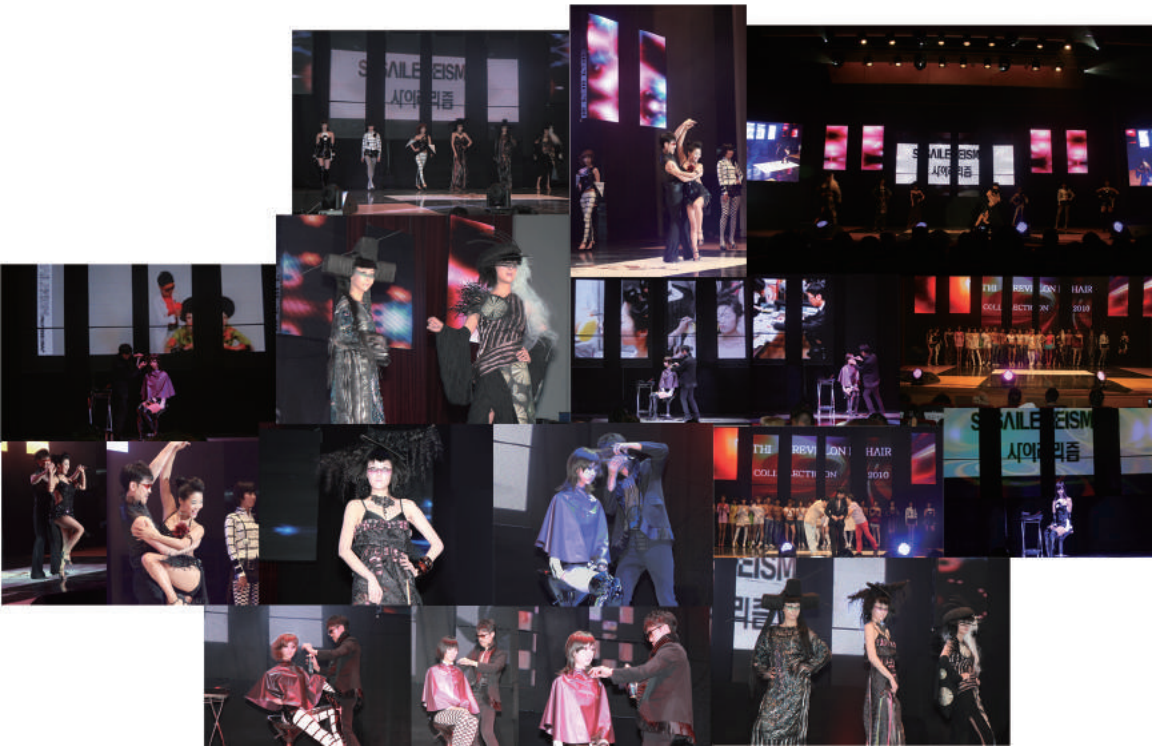

Iljin Hair show behind...

LEAVERON Hair show

Creative & Art director
Sailee

LEAVERON Hair show

behind....

LESACH
Utility Retro Tailoring